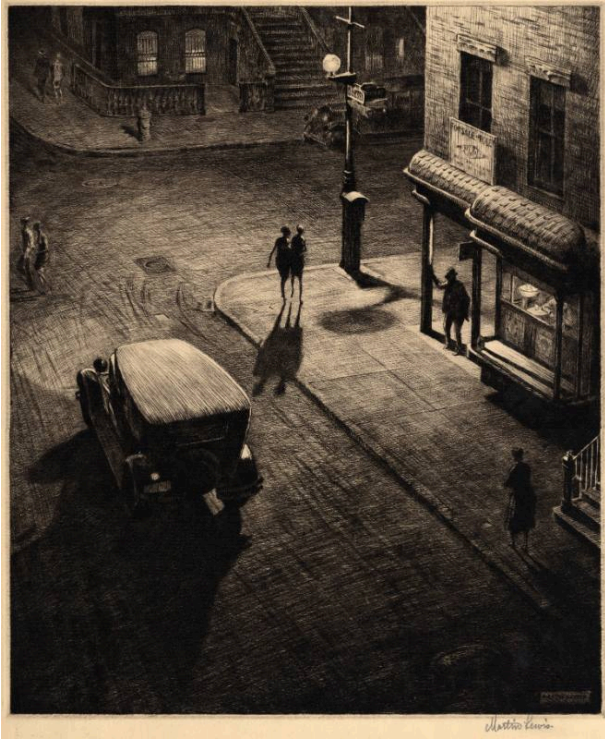

Basic Detail Report

Relics

Date

1928

Primary Maker

Martin Lewis

Medium

Etching with drypoint on laid paper

Description

"Etrutia" watermark at lower right. Urban scene of intersection. Pedestrians on sidewalk and crossing the street. Car in lower left and another in upper right. Time of day is night.

Dimensions

Image: 11 3/4 × 9 3/4" (29.8 × 24.8 cm)