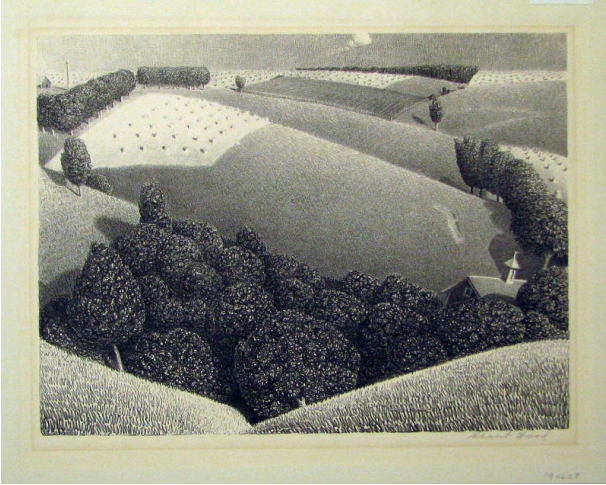

Basic Detail Report

July Fifteenth

Date

1938

Primary Maker

Grant Wood

Medium

Lithograph on wove paper

Description

Rolling farmland landscape. Grove of trees at bottom right.

Dimensions

Image: 9 × 11 7/8" (22.9 × 30.2 cm)