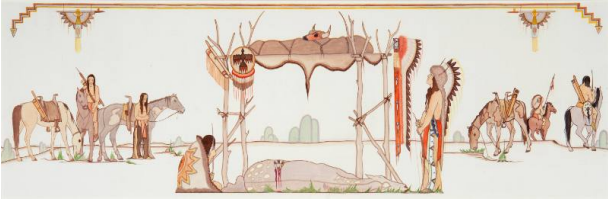

Basic Detail Report

Cheyenne Burial (Preparatory sketch for mural)

Date

1945

Primary Maker

Archie Blackowl

Medium

Watercolor on paper

Description

Preparatory sketch for the mural in the Native American Gallery depicting a Cheyenne Burial with a platform and a dead horse

Dimensions

Image: 7 1/16 × 23" (17.9 × 58.4 cm)