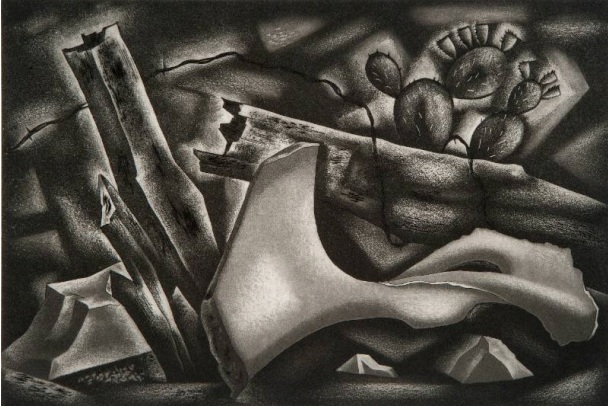

Basic Detail Report

Prairie Elements

Date

1947

Primary Maker

J. Jay McVicker

Medium

Aquatint with line etching

Description

Rocks, tree trunks, barbed wire, and cactus.

Dimensions

Image: 10 5/8 × 15 7/8" (27 × 40.3 cm)