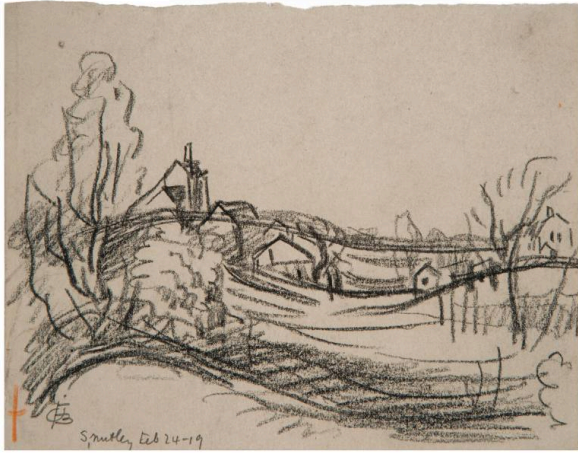

Basic Detail Report

South Nutley

Date

1919

Primary Maker

Oscar Bluemner

Medium

Black crayon on paper

Description

Sketch landscape with rolling hills and trees on left and right. Buildings present in valley through center.

Dimensions

Image: 4 5/8 × 6" (11.7 × 15.2 cm)