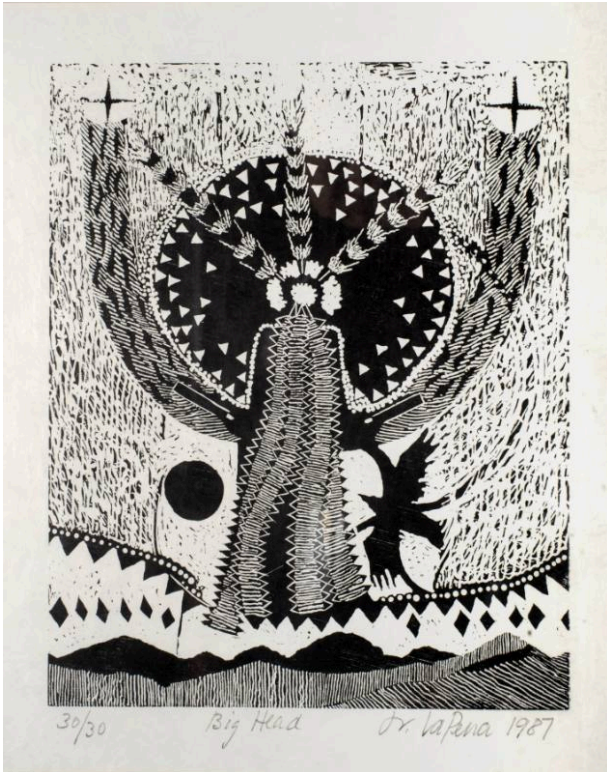

Basic Detail Report

Big Head

Date

1987

Primary Maker

Frank LaPeña

Medium

Woodcut

Description

Central figure has geometric shapes and abstractions emanating from head. A circle and bird are present.

Dimensions

Image: 10 × 8" (25.4 × 20.3 cm)