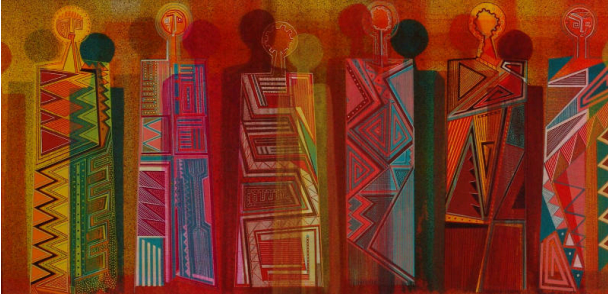

Basic Detail Report

Vision of a Ghost Dance

Date

Mid- to late 20th century

Primary Maker

Helen Hardin (Tsa-Sah-Wee-Eh)

Medium

Oil on board

Dimensions

Image: 12 × 24" (30.5 × 61 cm) Frame: 19 5/16 × 31 3/8" (49.1 × 79.7 cm)