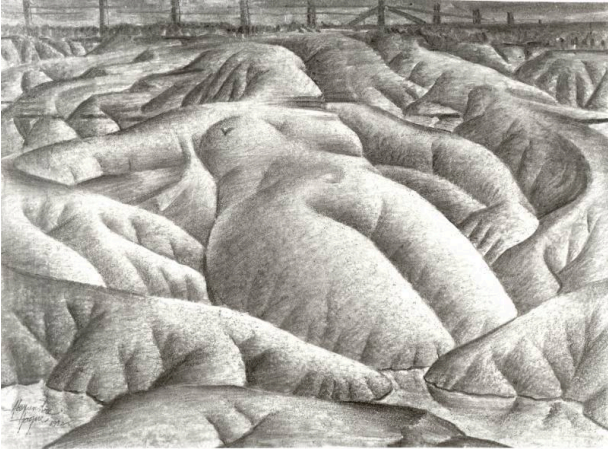

Basic Detail Report

Image: 8 5/8 × 11 5/8" (21.9 × 29.5 cm)

Study #3 for "Mother Earth Laid Bare"

Date

1932

Primary Maker

Alexandre Hogue

Medium

Charcoal on paper

Dimensions