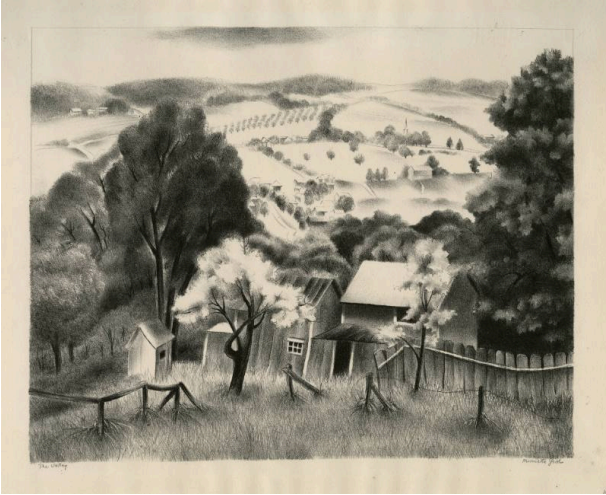

Basic Detail Report

The Valley

Date

first half 20th century

Primary Maker

Minetta Good

Medium

Lithograph

Description

A rural landscape looking down a hill with a rail fence in front of a wooden fence. Barn and an outhouse are in the trees. In the distance are an orchard, farms, and a church spire.

Dimensions

Image: 9 7/16 × 11 1/8" (24 × 28.3 cm)