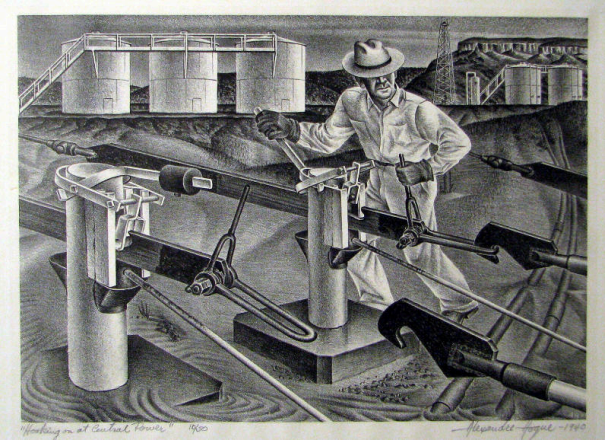

Basic Detail Report

Image: 10 × 14" (25.4 × 35.6 cm)

Hooking on at Central Power

Date

1940

Primary Maker

Alexandre Hogue

Medium